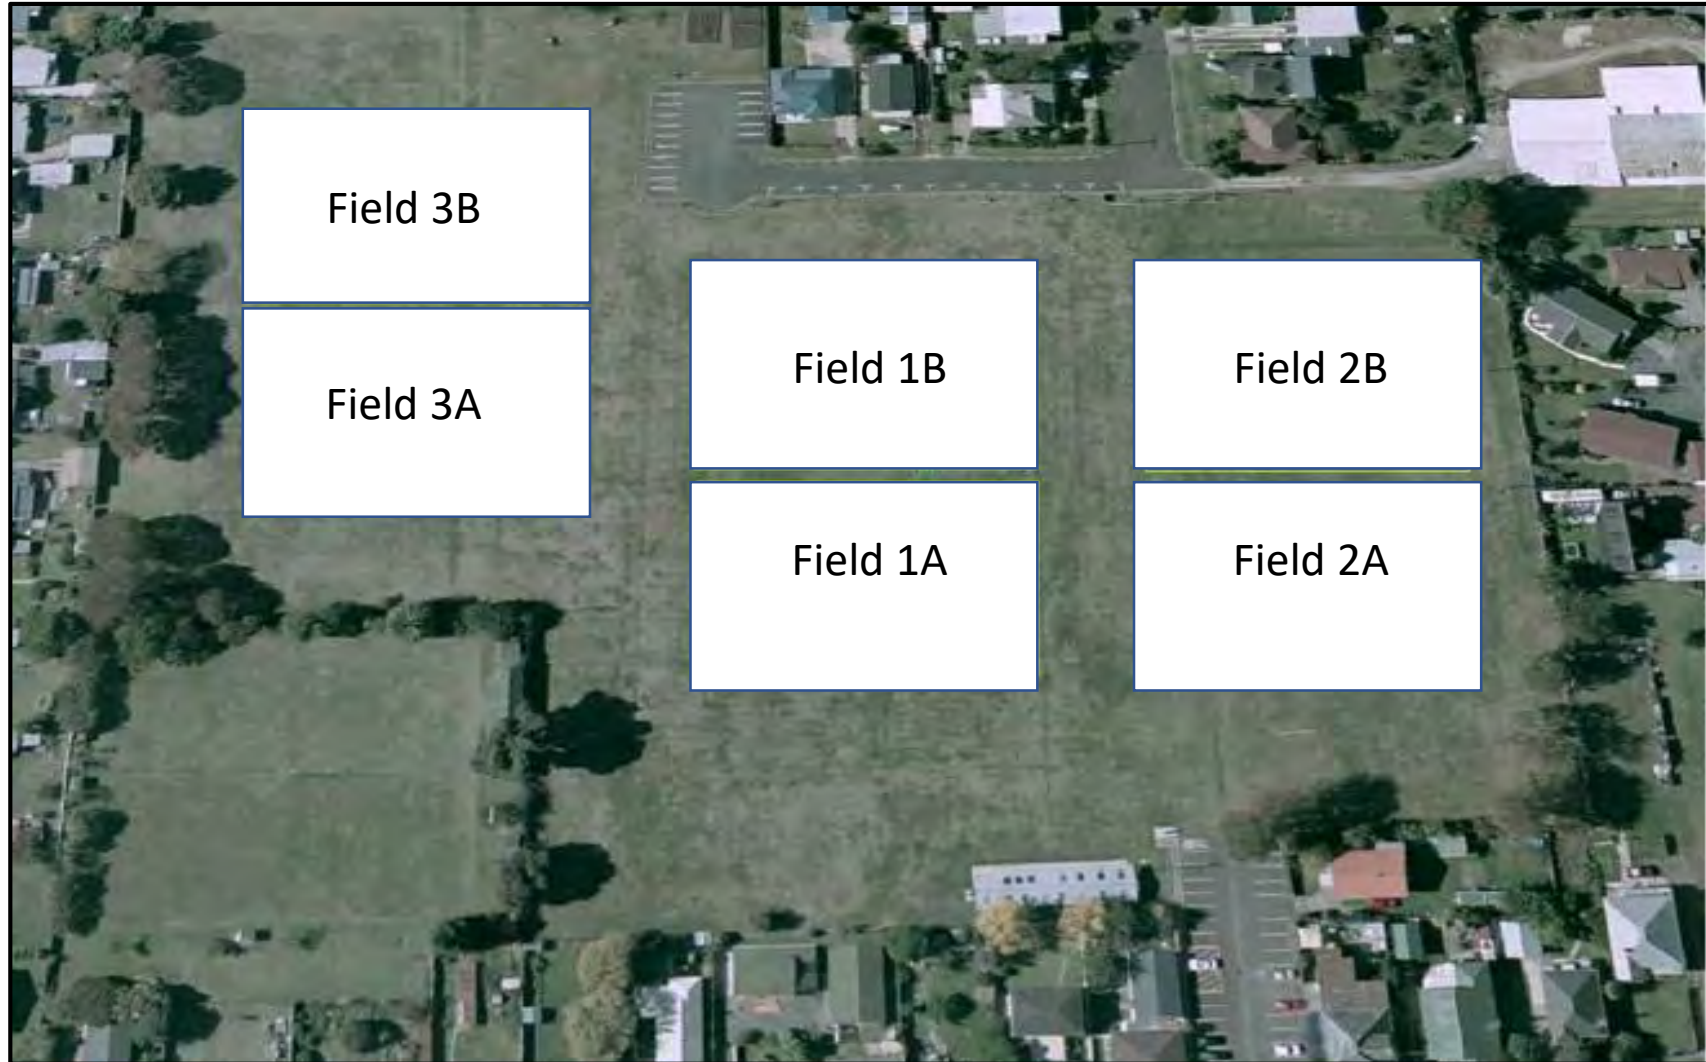

22/8/2020 BAYLEYS JAB Club Rugby Draw:

Please note games are being held at Waikiririki (WKK), Barry Park (BP), The Oval (Oval) and Rugby Park (RP).

Under 6	09:00	WKK: 3	Farmcare HSOB Red	v	Eastland Vets Ngatapa U6 Rams
	11:00	WKK: 3	Eastland Vets Ngatapa U6 Stags	v	WAIKOHU U6
	11:30	OVAL: 3A	OBM	v	Eastland Vets Ngatapa U6 Colts
<i>playing Friday</i>			Farmcare HSOB Blues	v	Farmcare HSOB White
			BYE		Eastland Vets Ngatapa U6 Bulls
Under 7	09:00	OVAL: 3A	Farmcare HSOB Chiefs	v	OBM
	09:00	WKK: 7	YMP U7	v	Uawa U7
	10:15	OVAL: 3A	Eastland Vets Ngatapa U7 Great Whites	v	Pirates U7
	11:00	WKK: 6	WAIKOHU	v	Eastland Vets Ngatapa U7 Green
<i>playing Friday</i>			Farmcare HSOB Blue	v	Farmcare HSOB Hurricanes
			BYE		Horouta
Under 8	09:00	RP: 3	Uawa	v	Farmcare HSOB Blue
	09:00	RP: 2	Eastland Vets Ngatapa U8 Kiwis	v	Farmcare HSOB Wolves
			BYE		Eastland Vets Ngatapa U8 Green
Under 9	10:30	RP: 3	Pirates U9	v	Uawa U9
	10:30	RP: 2	Farmcare HSOB Blue	v	EASTLAND VETS NGATAPA U9
	11:00	WKK: 10	OBM	v	Farmcare HSOB White
Under 10	09:00	RP: 1A	Uawa	v	WAIKOHU U10
	10:30	RP: 1A	Horouta	v	Farmcare HSOB Spartans
	12:00	RP: 1A	OBM	v	Farmcare HSOB Blue & White
			BYE		Eastland Vets Ngatapa U10
Under 11	09:00	BP: 3a	OBM Orcas	v	Horouta U11
	09:00	WKK: 10	Farmcare HSOB Blue	v	Uawa U11
	10:45	BP: 3a	Eastland Vets Ngatapa U11 Billy Goats	v	YMP U11
			BYE		Pirates U11
Under 12	09:00	BP: 2	OBM	v	WAIKOHU U12
	11:00	OVAL: 2	Farmcare HSOB Blue	v	Eastland Vets Ngatapa U12 GREEN
	11:00	WKK: 2	Horouta U12	v	Eastland Vets Ngatapa U12 STAGS
Under 13	09:00	OVAL: 2	Pirates U13	v	Farmcare HSOB Blue
	09:00	WKK: 1	Uawa U13	v	Horouta U13
			BYE		Eastland Vets Ngatapa U13

WAIKIRIKIRI PARK JUNIOR RUGBY FIELD MAP

Barry Park 6 half sized fields

The Oval Reserve 6 half sized rugby fields

The Oval Reserve 2 full sized rugby fields

RUGBY PARK MAP