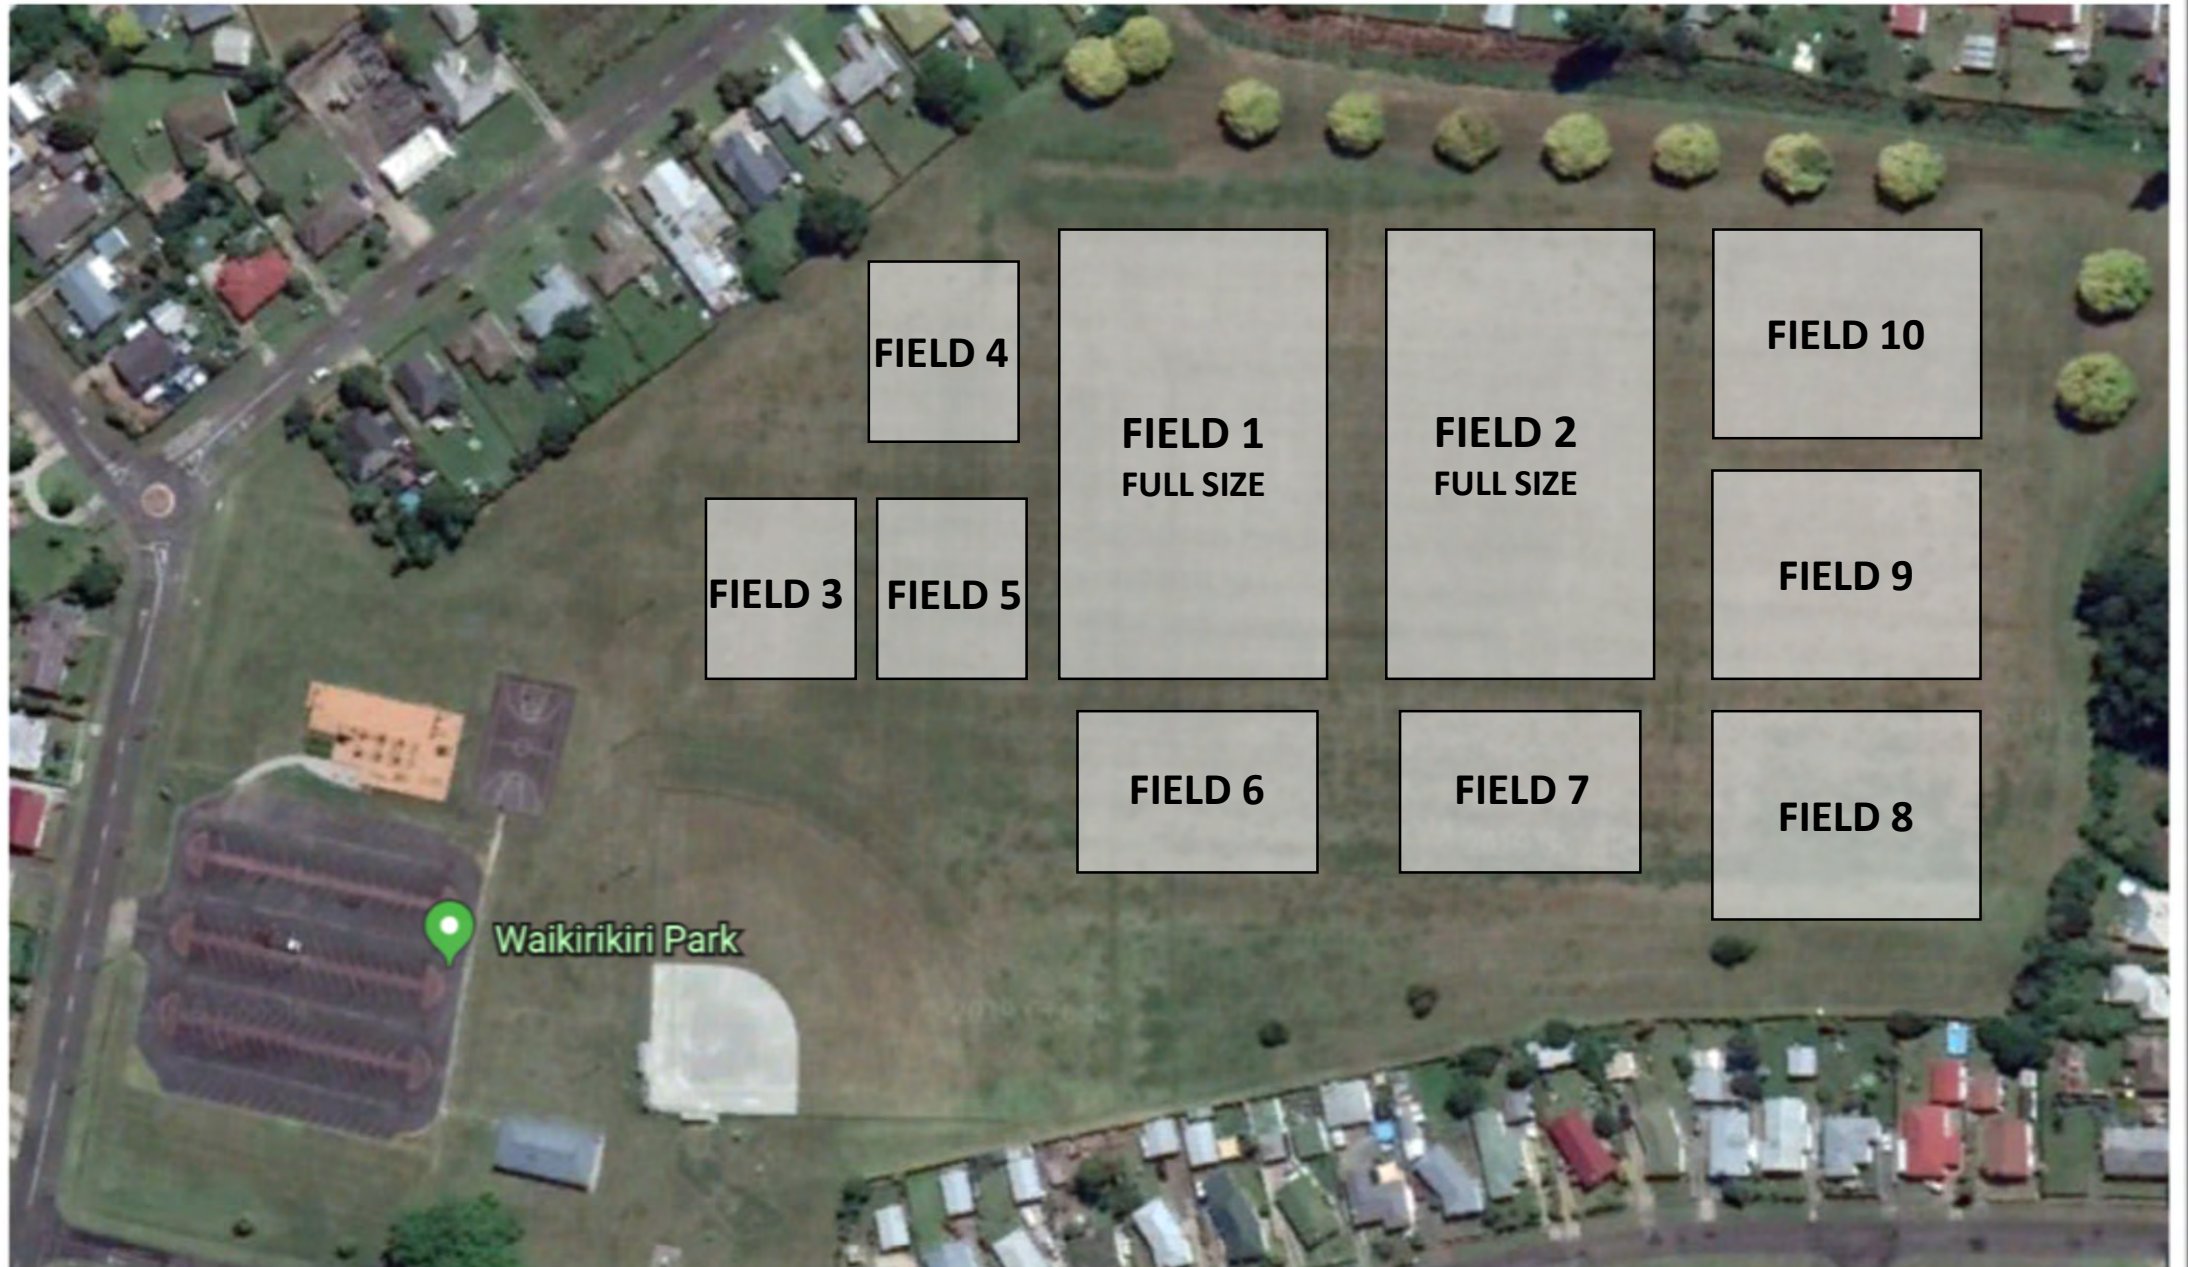

22/8/2020 BAYLEYS JAB Club Rugby Draw:

Please note games are being held at Waikiririki (WKK), Barry Park (BP), The Oval (Oval) and Rugby Park (RP).

Under 6	09:00	WKK: 3	Farmcare HSOB Red	v	Eastland Vets Ngatapa U6 Rams
	11:00	WKK: 3	Eastland Vets Ngatapa U6 Stags	v	WAIKOHU U6
	11:30	OVAL: 3A	OBM	v	Eastland Vets Ngatapa U6 Colts
<i>playing Friday</i>			Farmcare HSOB Blues	v	Farmcare HSOB White
			BYE		Eastland Vets Ngatapa U6 Bulls
Under 7	09:00	OVAL: 3A	Farmcare HSOB Chiefs	v	OBM
	09:00	WKK: 7	YMP U7	v	Uawa U7
	10:15	OVAL: 3A	Eastland Vets Ngatapa U7 Great Whites	v	Pirates U7
	11:00	WKK: 6	WAIKOHU	v	Eastland Vets Ngatapa U7 Green
<i>playing Friday</i>			Farmcare HSOB Blue	v	Farmcare HSOB Hurricanes
			BYE		Horouta
Under 8	09:00	RP: 3	Uawa	v	Farmcare HSOB Blue
	09:00	RP: 2	Eastland Vets Ngatapa U8 Kiwis	v	Farmcare HSOB Wolves
			BYE		Eastland Vets Ngatapa U8 Green
Under 9	10:30	RP: 3	Pirates U9	v	Uawa U9
	10:30	RP: 2	Farmcare HSOB Blue	v	EASTLAND VETS NGATAPA U9
	11:00	WKK: 10	OBM	v	Farmcare HSOB White
Under 10	09:00	RP: 1A	Uawa	v	WAIKOHU U10
	10:30	RP: 1A	Horouta	v	Farmcare HSOB Spartans
	12:00	RP: 1A	OBM	v	Farmcare HSOB Blue & White
			BYE		Eastland Vets Ngatapa U10
Under 11	09:00	BP: 3a	OBM Orcas	v	Horouta U11
	09:00	WKK: 10	Farmcare HSOB Blue	v	Uawa U11
	10:45	BP: 3a	Eastland Vets Ngatapa U11 Billy Goats	v	YMP U11
			BYE		Pirates U11
Under 12	09:00	BP: 2	OBM	v	WAIKOHU U12
	11:00	OVAL: 2	Farmcare HSOB Blue	v	Eastland Vets Ngatapa U12 GREEN
	11:00	WKK: 2	Horouta U12	v	Eastland Vets Ngatapa U12 STAGS
Under 13	09:00	OVAL: 2	Pirates U13	v	Farmcare HSOB Blue
	09:00	WKK: 1	Uawa U13	v	Horouta U13
			BYE		Eastland Vets Ngatapa U13

WAIKIRIKIRI PARK JUNIOR RUGBY FIELD MAP

Barry Park 6 half sized fields

The Oval Reserve 6 half sized rugby fields

The Oval Reserve 2 full sized rugby fields

RUGBY PARK MAP