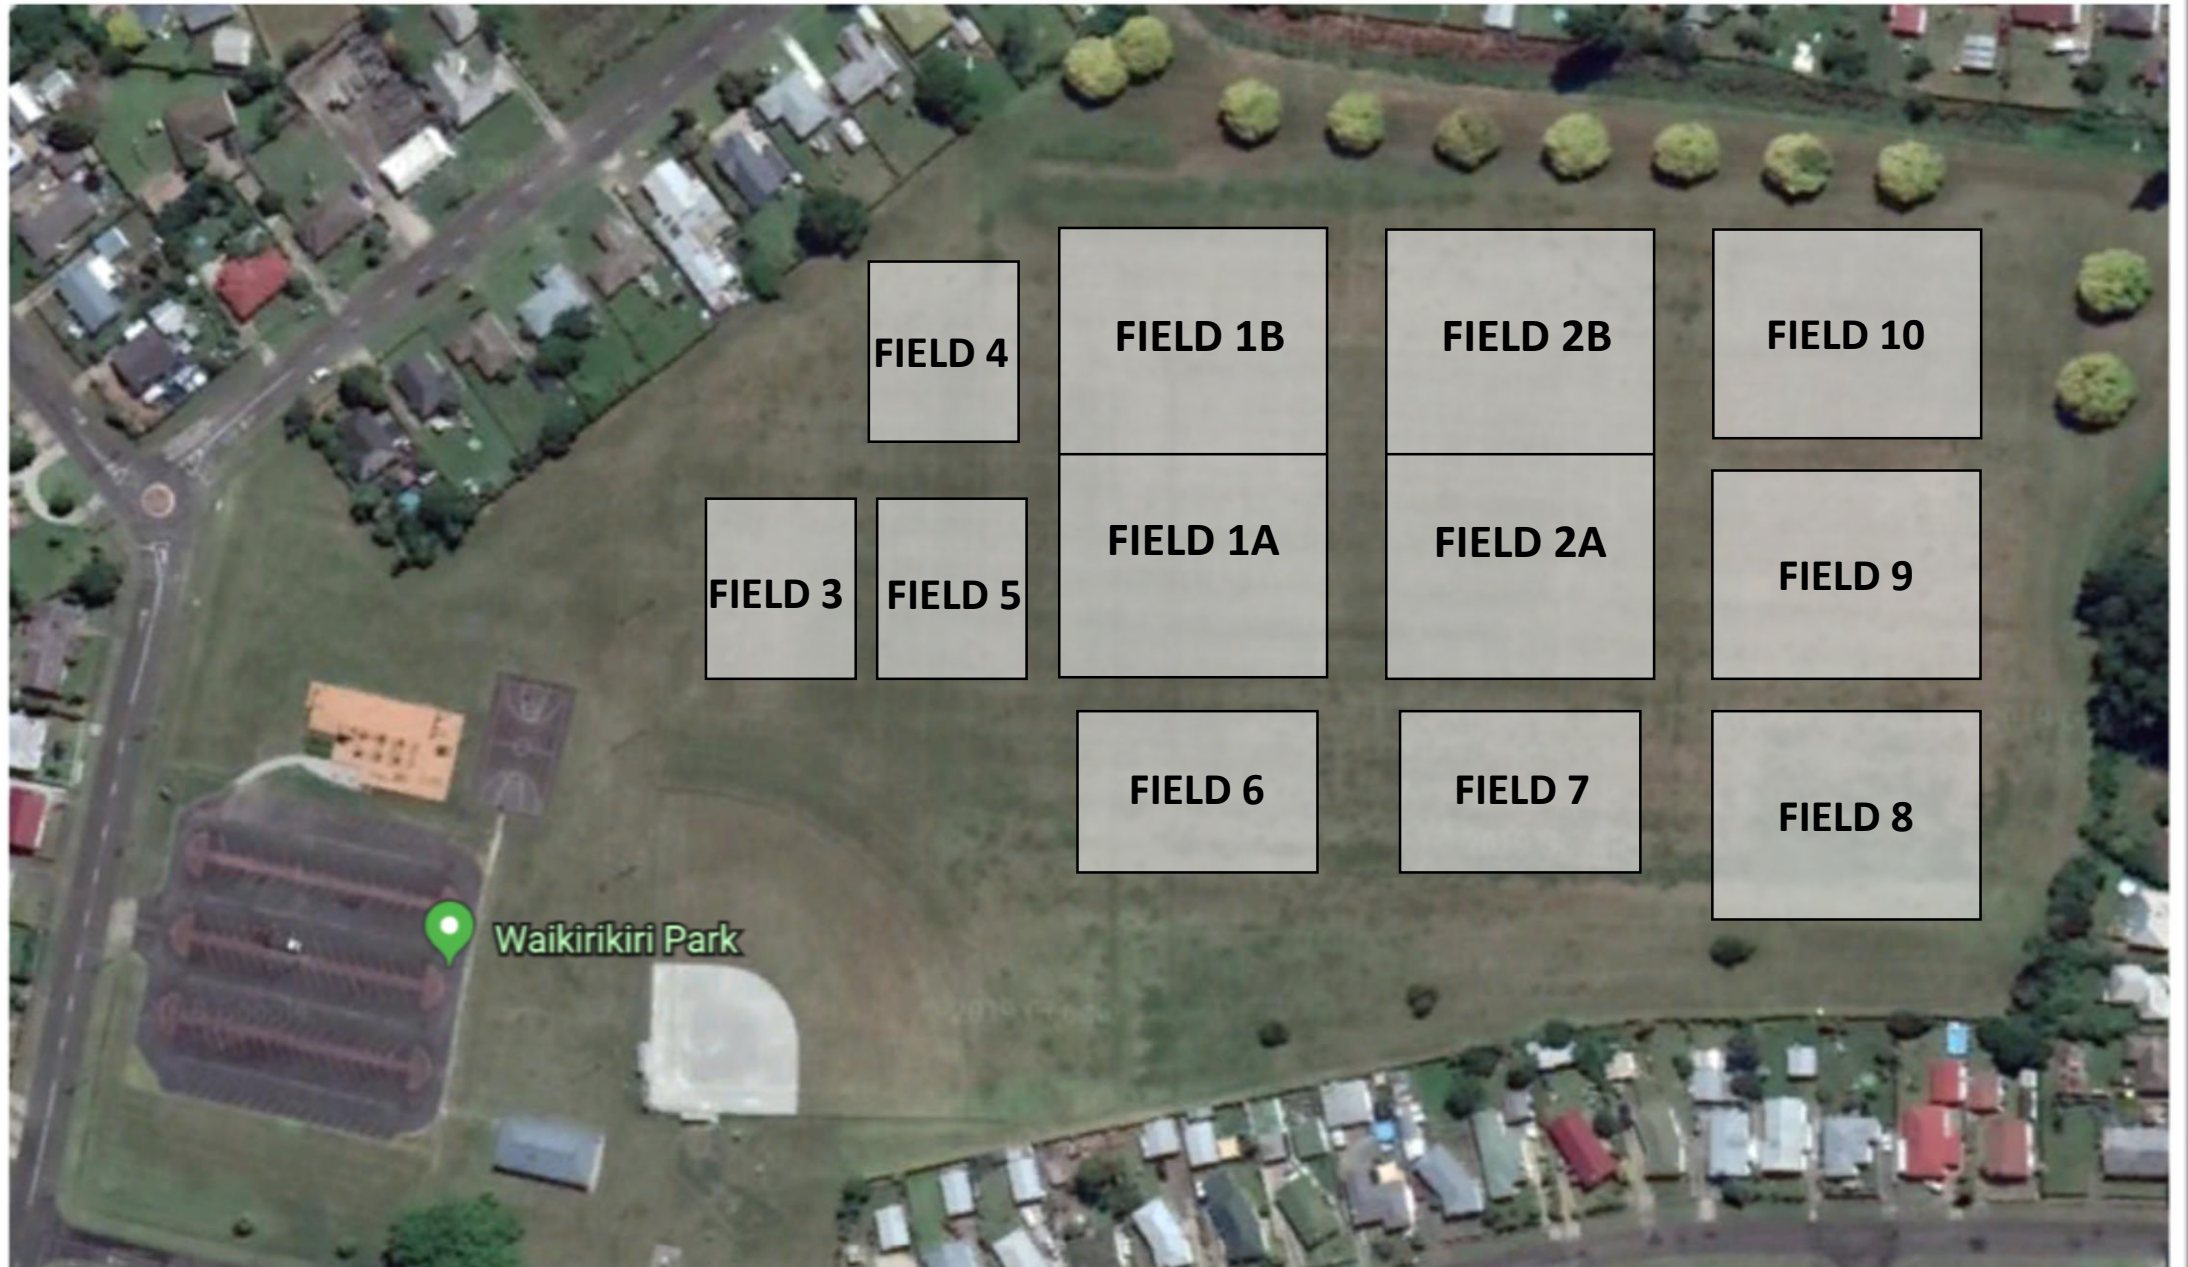

BAYLEYS

29/8/2020 BAYLEYS JAB Club Rugby Draw:

Games highlighted are playing before Saturday.

Please note games are at Rugby Park (RP), Barry Park (BP), The Oval (Oval) and Waikirikiri (WKK) on Saturday (29/8)

WAIKIRIKIRI PARK JUNIOR RUGBY FIELD MAP

WAIKIRIKIRI PARK JUNIOR RUGBY FIELD MAP

The Oval Reserve 6 half sized rugby fields

The Oval Reserve 2 full sized rugby fields

Barry Park 3 full sized rugby fields

RUGBY PARK MAP