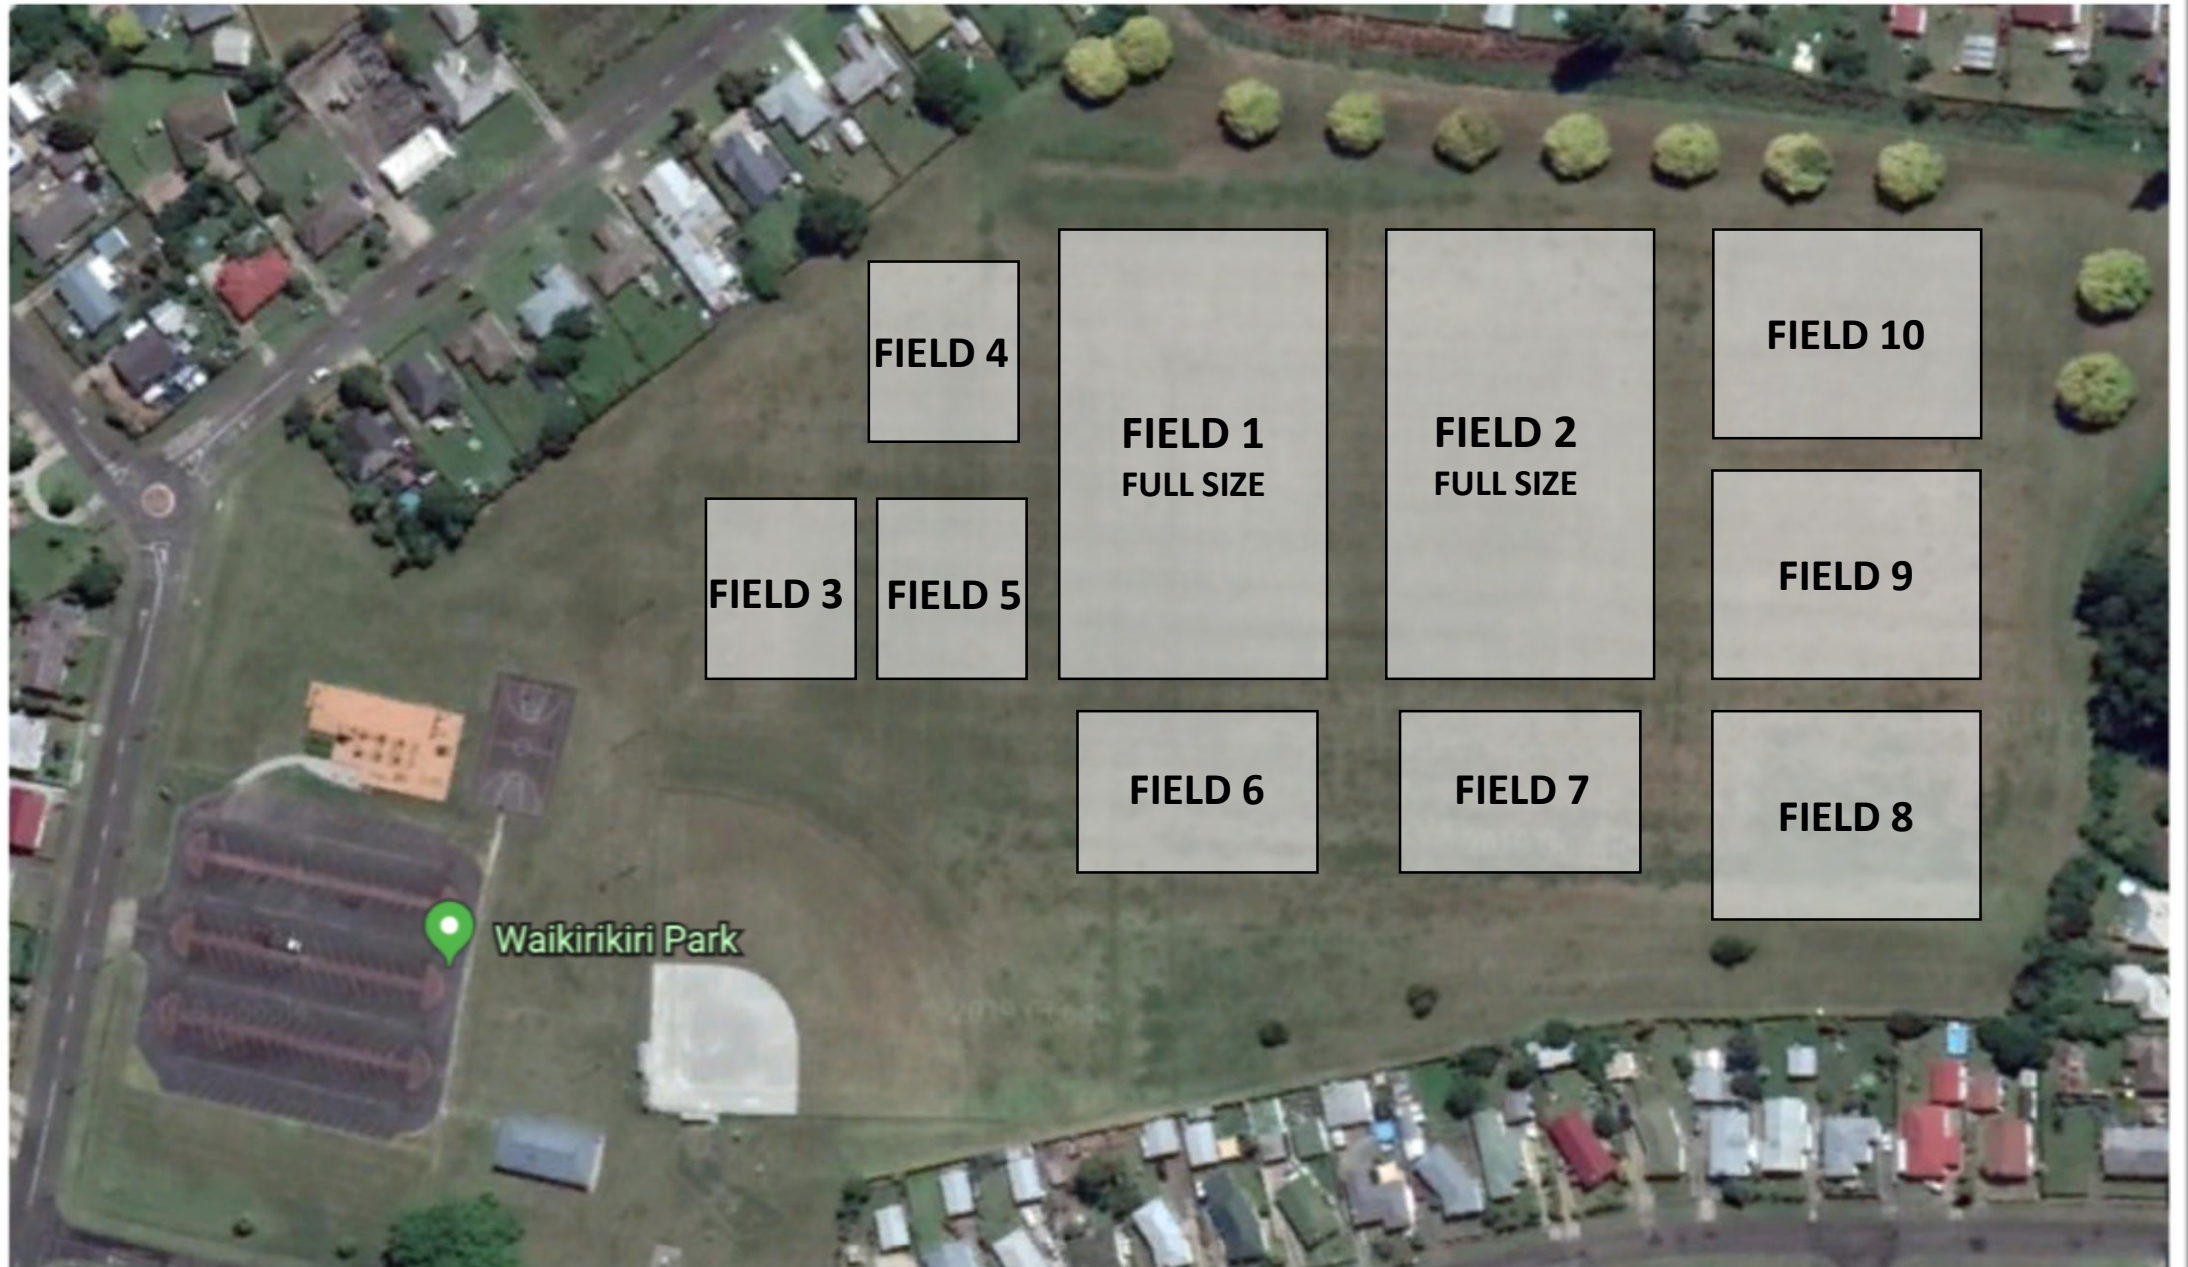

BAYLEYS

29/8/2020 BAYLEYS JAB Club Rugby Draw:

Games highlighted are playing before Saturday.

Please note games are at Rugby Park (RP), Barry Park (BP), The Oval (Oval) and Waikirikiri (WKK) on Saturday (29/8)

WAIKIRIKIRI PARK JUNIOR RUGBY FIELD MAP

WAIKIRIKIRI PARK JUNIOR RUGBY FIELD MAP

The Oval Reserve 6 half sized rugby fields

The Oval Reserve 2 full sized rugby fields

Barry Park 3 full sized rugby fields

RUGBY PARK MAP