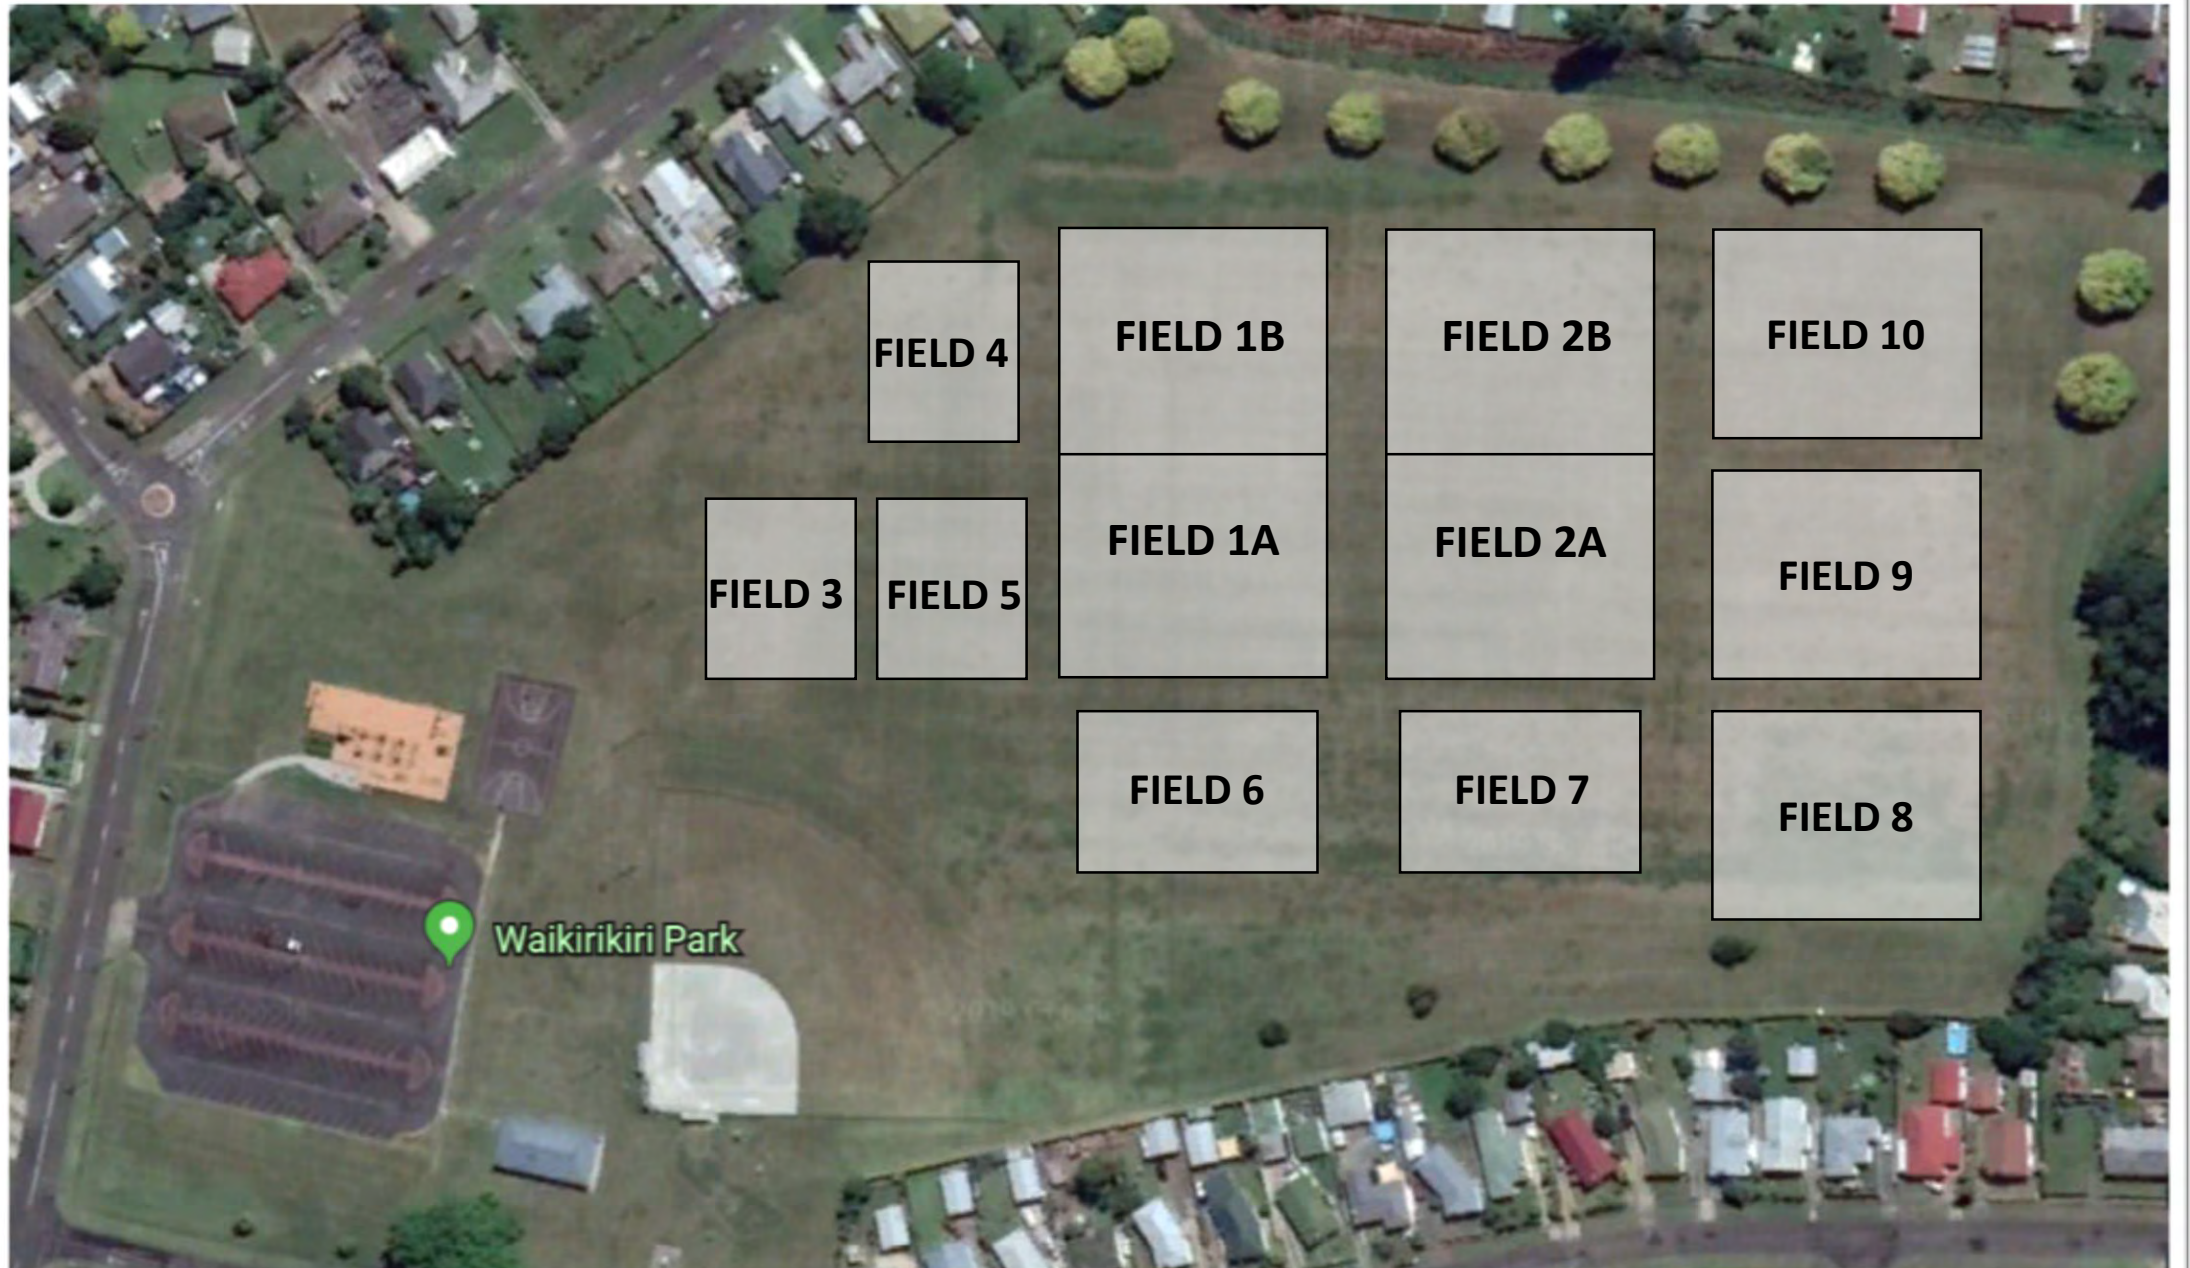

WAIKIRIKIRI PARK JUNIOR RUGBY FIELD MAP

WAIKIRIKIRI PARK JUNIOR RUGBY FIELD MAP

Barry Park 3 full sized rugby fields

Seddon St

Field 2
Entrance

Field 2A

Field 2B

Field 1A
Entrance