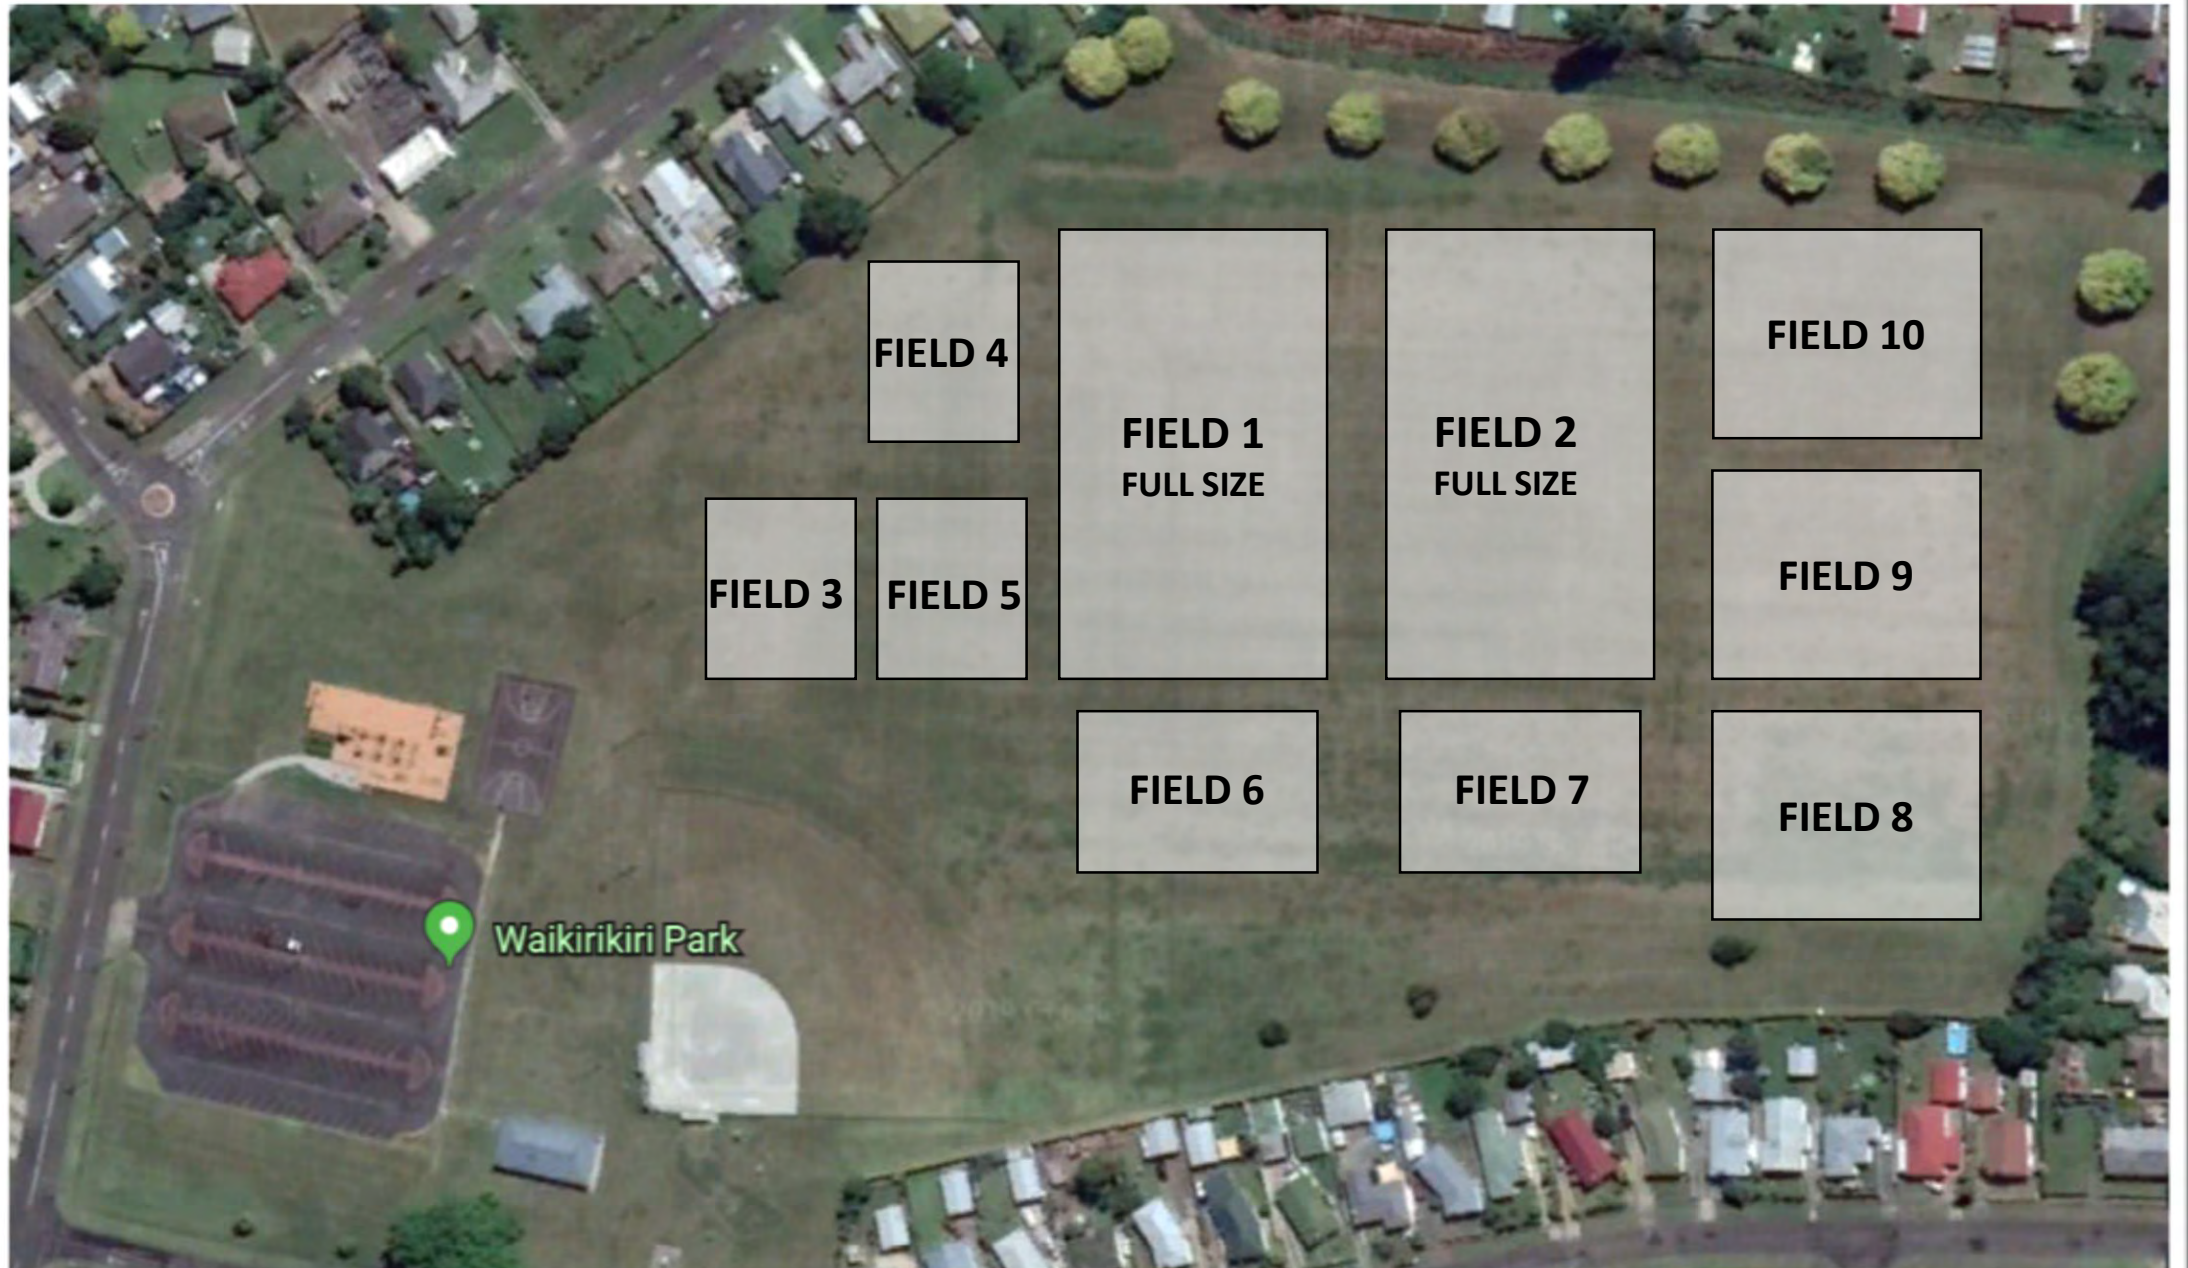

WAIKIRIKIRI PARK JUNIOR RUGBY FIELD MAP

WAIKIRIKIRI PARK JUNIOR RUGBY FIELD MAP

Barry Park 3 full sized rugby fields

Seddon St

Field 2
Entrance

Field 2A

Field 2B

Field 1A
Entrance

Field 1B

Field 1B

Field 1B
Entrance

Patutahi Community Hall

NO PUBLIC
PARKING
CLUB STAFF
ONLY

Biggs St

Onslow Rd

Lavenham Rd